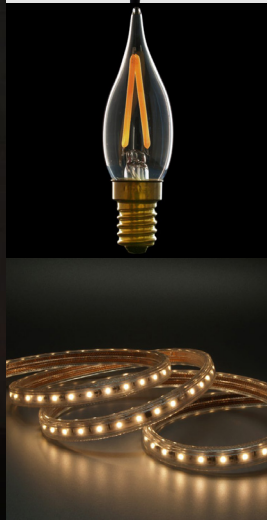

ACADEMY DEVELOPED BY VANILLA

ACADEMY ART PICTURE LIGHT

MINIATURE ACADEMY ART PICTURE LIGHT

The Academy Lights flexibility and light efficiency allows it to overcome most of the limitations of conventional picture lights. Low energy, durable and replaceable LED lamps are employed to deliver optimal color rendering and specially designed. This is achieved through a unique combination of lensed LED heads, which can be: selectively positioned across the picture span, interchangeable between several beam profiles, variably angled against the face of the picture. These features give unprecedented control over the distribution and uniformity of the light, which can be tailored to suit any piece of Art or whatever shape or size. Our lights can also be transferred between paintings of different dimensions; simple re-configuration and re-alignment of the light heads makes them re-usable time and time again. Whatever is required will be calculated by us and delivered to you, ready for installation.

bpmlighting.us

LED NER

EDISON ST64 BULB

PERLE1

GAMMA PERLE

SCENO DELTA

LED NER SPECIALIZES IN HIGH PERFORMANCE LED FILAMENT LIGHT BULBS AND LED STRIPS.

led-ner.com/en/home/