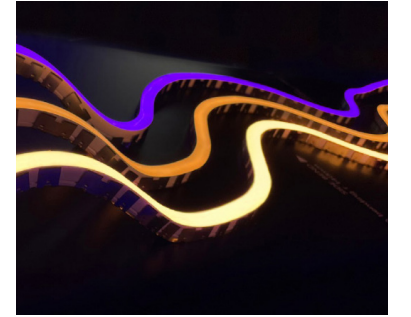

EVO OMNIA

Promotech is a dynamic operating entity in ultra-luxury sector for 20 years, highly specialized in integrated lighting. Light merges with ambient, furniture and design enhancing shapes, volumes and style. High quality of the projects and of applications performed since years, as well as the quality of the international customers with which we compare and the high level of the details we are looking for, have provided us the right know how, very important to face new challenges.