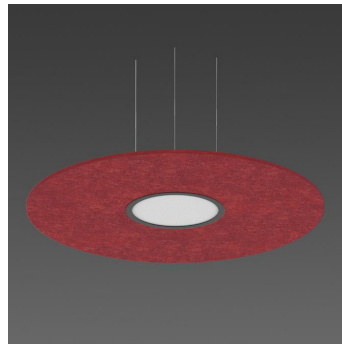

ACOUSTIC ALABAMA PENDANT

At BPM Lighting they have taken inspirational lighting as a requisite for making architectural lighting with the best qualities and design. After 56 years of experience, they have managed to develop the best production systems by combining the most cutting-edge technology with artisanal processes. BPM Lighting also has a strong presence in acoustics and acoustic lighting that both look fantastic in any space and perform to the highest of standards.

bpmlighting.us