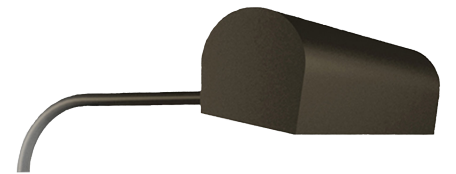

ACADEMY DEVELOPED BY VANILLA

ACADEMY ART PICTURE LIGHT

MINIATURE ACADEMY ART PICTURE LIGHT

The Academy Lights flexibility and light efficiency allows it to overcome most of the limitations of conventional picture lights. Low energy, durable and replaceable LED lamps are employed to deliver optimal color rendering and specially designed. This is achieved through a unique combination of lensed LED heads, which can be: selectively positioned across the picture span, interchangeable between several beam profiles, variably angled against the face of the picture. These features give unprecedented control over the distribution and uniformity of the light, which can be tailored to suit any piece of Art or whatever shape or size. Our lights can also be transferred between paintings of different dimensions; simple re-configuration and re-alignment of the light heads makes them re-usable time and time again. Whatever is required will be calculated by us and delivered to you, ready for installation.