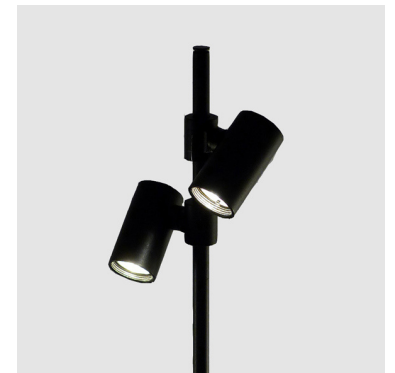

ACADEMY DEVELOPED BY VANILLA

ACADEMY ART PICTURE LIGHT

MINIATURE ACADEMY ART PICTURE LIGHT

The Academy Lights flexibility and light efficiency allows it to overcome most of the limitations of conventional picture lights. Low energy, durable and replaceable LED lamps are employed to deliver optimal color rendering and specially designed. This is achieved through a unique combination of lensed LED heads, which can be: selectively positioned across the picture span, interchangeable between several beam profiles, variably angled against the face of the picture. These features give unprecedented control over the distribution and uniformity of the light, which can be tailored to suit any piece of Art or whatever shape or size. Our lights can also be transferred between paintings of different dimensions; simple re-configuration and re-alignment of the light heads makes them re-usable time and time again. Whatever is required will be calculated by us and delivered to you, ready for installation.

bpmlighting.us

LED NER

EDISON ST64 BULB

PERLE1

GAMMA PERLE

SCENO DELTA

LED NER SPECIALIZES IN HIGH PERFORMANCE LED FILAMENT LIGHT BULBS AND LED STRIPS.

led-ner.com/en/home/