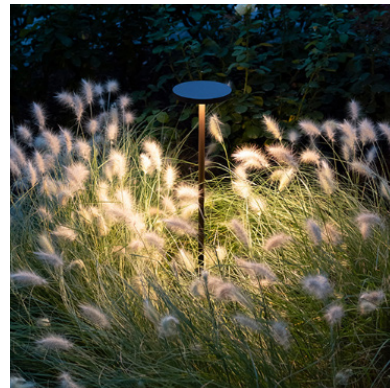

B-LIGHT

TONDO