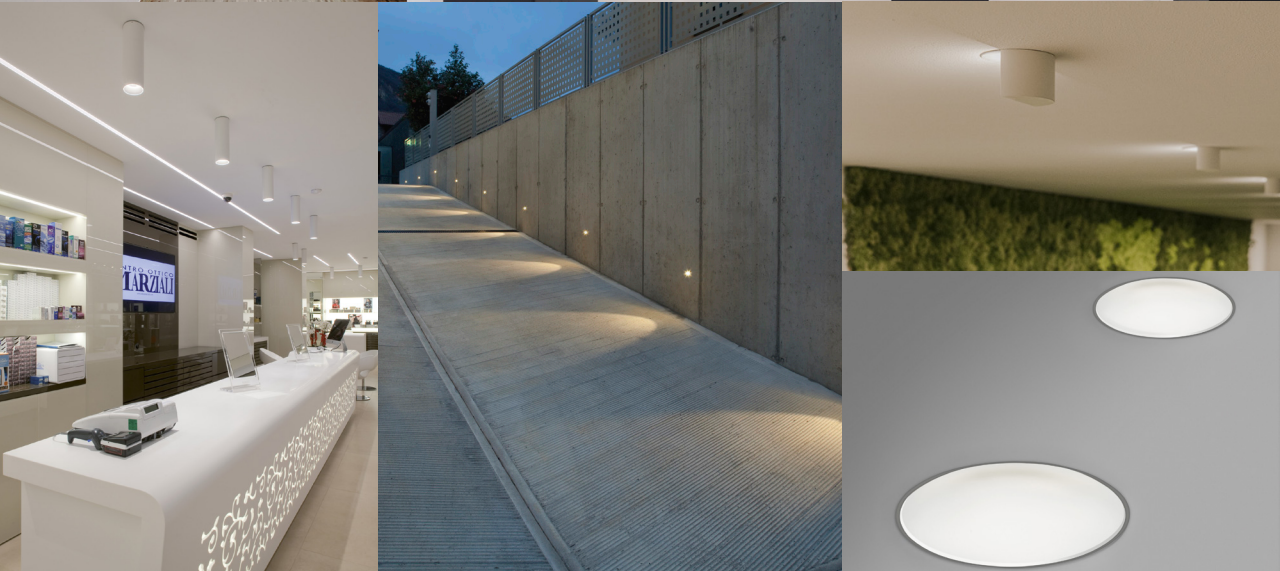

B-LIGHT

B-LIGHT is a young and dynamic company based in Villotta di Chions (Pordenone), situated in the North East of Italy; we design and manufacture LED technology luminaires. Evolving from a thirty year experience in the electronics field designing and manufacturing circuitry and components for a variety of sophisticated industries, B-LIGHT fully recognizes and understands the concept of a LED "electronic light". B-LIGHT designs a product around the LED source, rather than incorporate the LED into an existing luminaire. Fittings are compact, efficient and pleasing to the eye and mould their shape according to the architects, lighting designer and project consultants aims.